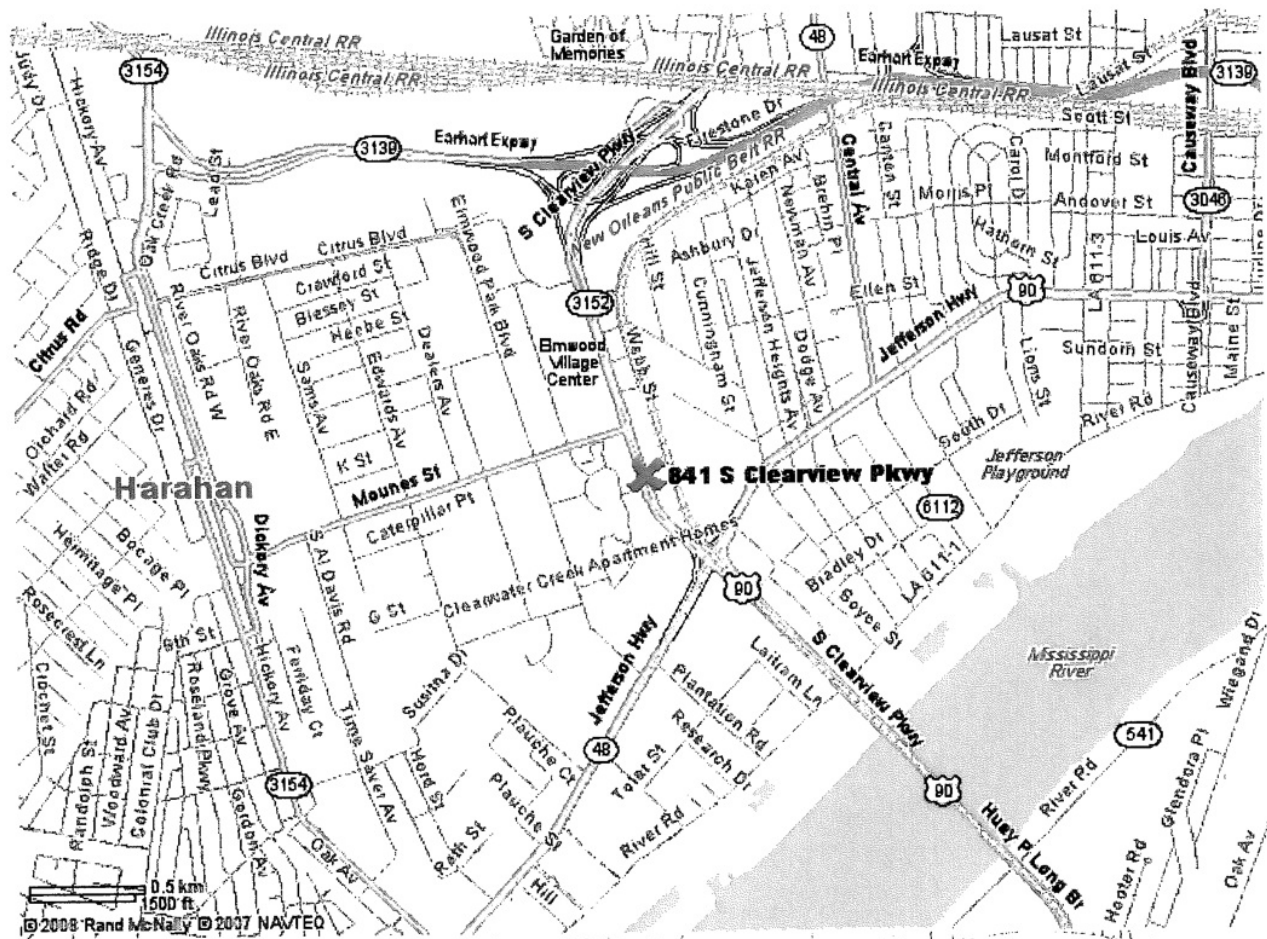

Directions to Girl Scouts Louisiana East, Inc.'s Corporate Headquarters:

From I-10

Take the CLEARVIEW PKWY SOUTH exit, EXIT 226, toward HUEY LONG BRIDGE

Merge onto CLEARVIEW PKWY/LA-3152 S.

Pass through eight traffic signals (the last one being at MOUNES ST.

Enter the extreme left lane, take the first U-TURN. You can drive directly into parking lot from the U-TURN lane. The Corporate Headquarters building is located between ARBY'S and FEDEX-KINKOS.

Girl Scouts Louisiana East, Inc. Corporate Headquarters
841 S. Clearview Pkwy., Jefferson, LA 70121-3119
504-733-8220, www.gsle.org